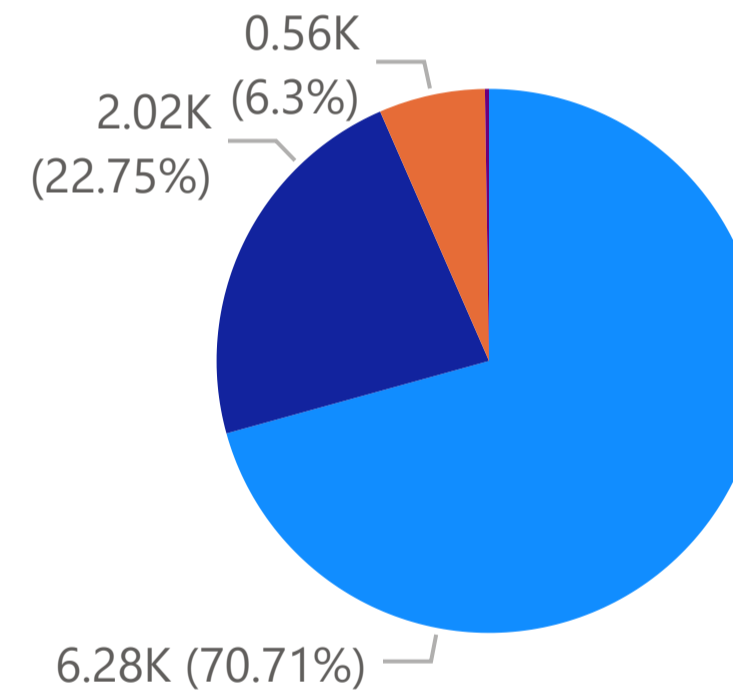

The Labour Market at a glance

Example of a dashboard script with data from Chile

Unemployment rate
2022

8.3

Number of persons with multiple jobs
2022

182.869

NEET: Youth not in employment,
education or training
2022

14.77

Persons outside the labour force by sex
2022

Inspectors per 10'000 employed persons
2020

1.00

Employment by economic activity
2022

Labour Force participation rates

Status in employment
2022