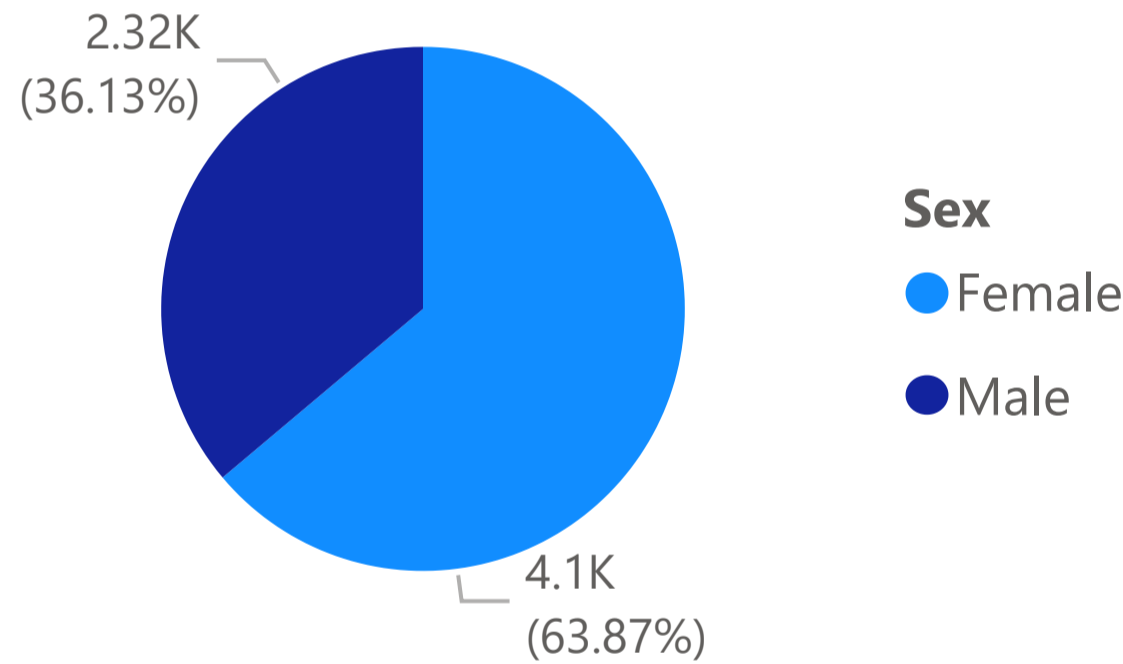

The Labour Market at a glance

Example of a dashboard script with data from Chile

Unemployment rate
2022

8.3

Number of persons with multiple jobs
2022

182.869

NEET: Youth not in employment,
education or training
2022

14.77

Persons outside the labour force by sex
2022

Inspectors per 10'000 employed persons
2020

1.00

Employment by economic activity
2022

Labour Force participation rates

Status in employment
2022