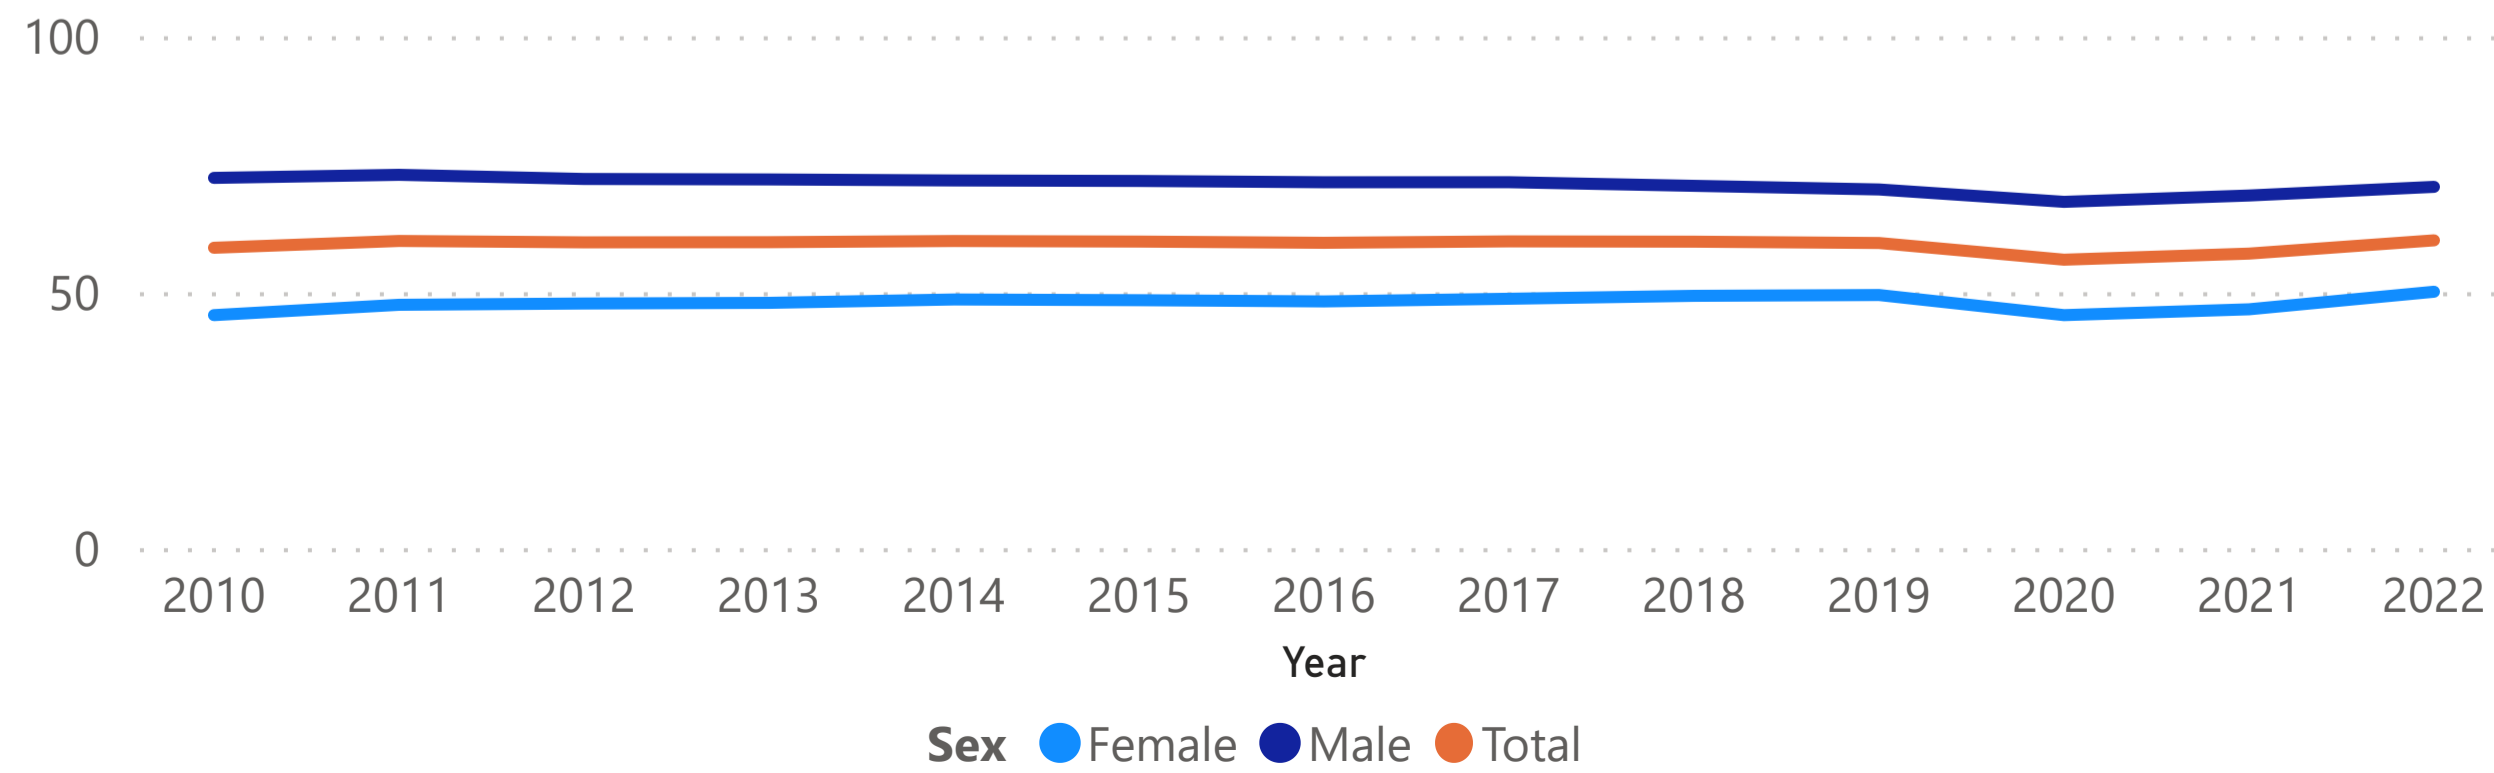

The Labour Market at a glance

Example of a dashboard script with data from Chile

Unemployment rate
2022

8.3

Number of persons with multiple jobs
2022

182.869

NEET: Youth not in employment,
education or training
2022

14.77

Persons outside the labour force by sex
2022

Inspectors per 10'000 employed persons
2020

1.00

Employment by economic activity
2022

Labour Force participation rates

Status in employment
2022